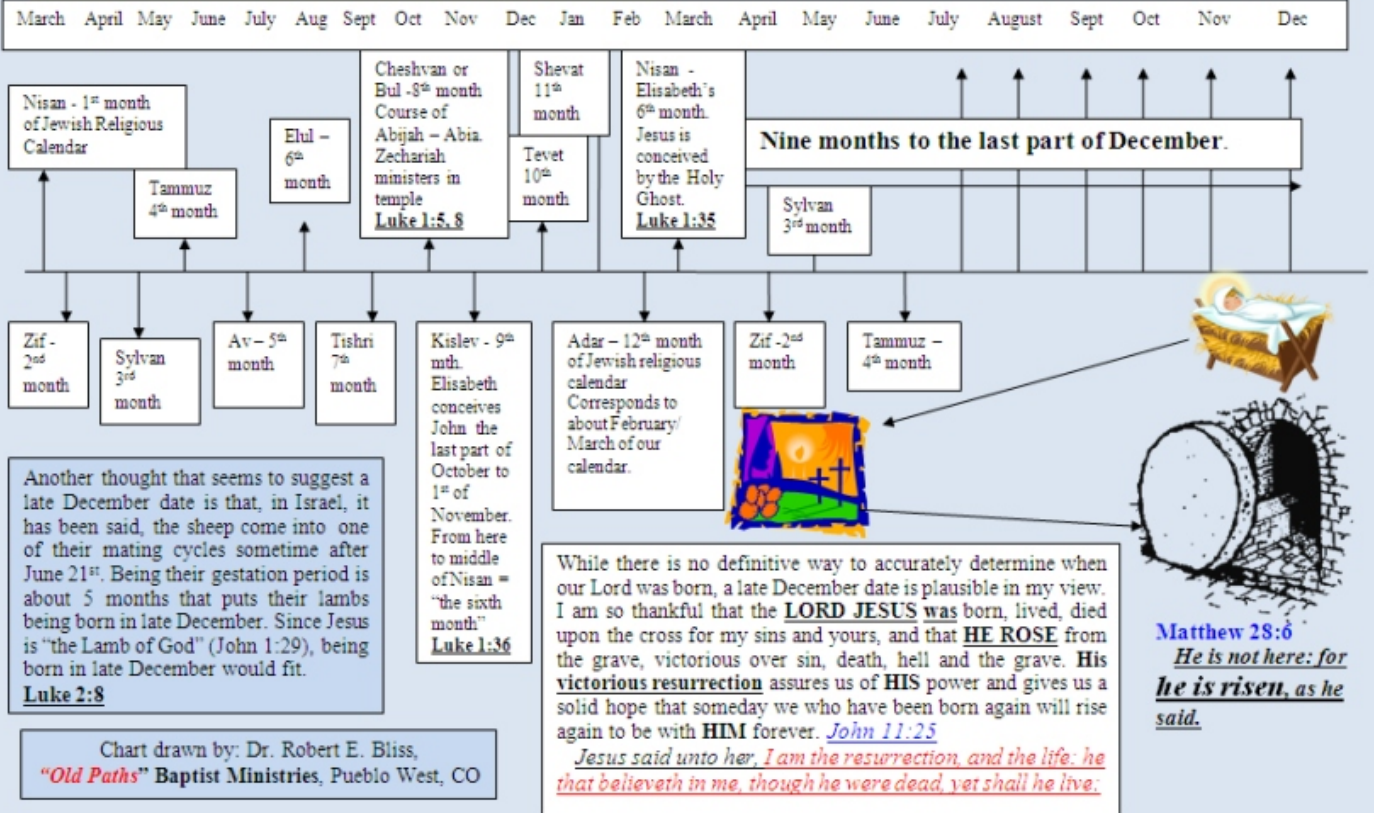

# "Old Paths" Baptist Ministries

Over the years there have been many people try to determine when Jesus Christ was born. Most folks including preachers are convinced that He was born at any time other than December 25<sup>th</sup> because of that date's association with the occult. The chart may help you to rethink the late December date even if it is associated with hobgoblins.

## Was Jesus born in December?

Here is one scenario.

Chart by Dr. Robert E. Bliss